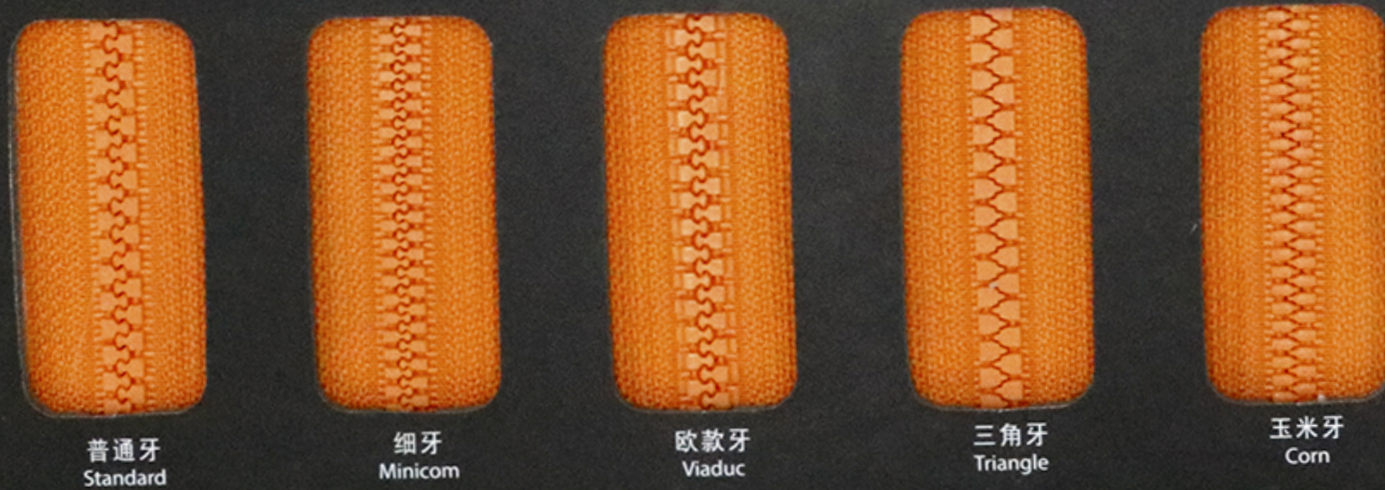

YCC[®]

Your Correct Choice | 你正确的选择

YCC[®]

Your Correct Choice | 你正确的选择

PLASTIC ZIPPER

型号 Size

仿金属牙色 Metallic Colors

牙型和型号生产可行性匹配表 Production Matching Chart for Sizes and Teeth Types

型号 Size	#3				#5				#8				#10			
Function 功能	闭口 Closed end	开口 Open end	双开 Two Way Open end	双闭 Two-way Close-end	闭口 Closed end	开口 Open end	双开 Two Way Open end	双闭 Two-way Close-end	闭口 Closed end	开口 Open end	双开 Two Way Open end	双闭 Two-way Close-end	闭口 Closed end	开口 Open end	双开 Two Way Open end	双闭 Two-way Close-end
牙型 Teeth Type																
普通牙 Standard	●	●	●	●	●	●	●	●	●	●	●	●	●	●	●	●
细牙 Minicom					●	●	●		●	●	●		●	●	●	
欧款牙 Viaduc					●	●	●		●	●	●		●	●	●	
三角牙 Triangle					●	●	●		●	●	●		●	●	●	
玉米牙 Corn					●	●	●		●	●	●		●	●	●	

备注 NOTES: ● 表示生产可行 Represents Production Availability

牙型 Teeth Type

Remarks: All color can be matched with all plastic zippers.
All finish colors in this manual are for reference only, exact color in bulk orders may vary from this catalogue.
★ Excessive friction will fade.
备注: 以上颜色适合所有注塑拉链
以上颜色仅供参考, 大货下单颜色可能会有差异
★ 过度摩擦易掉色