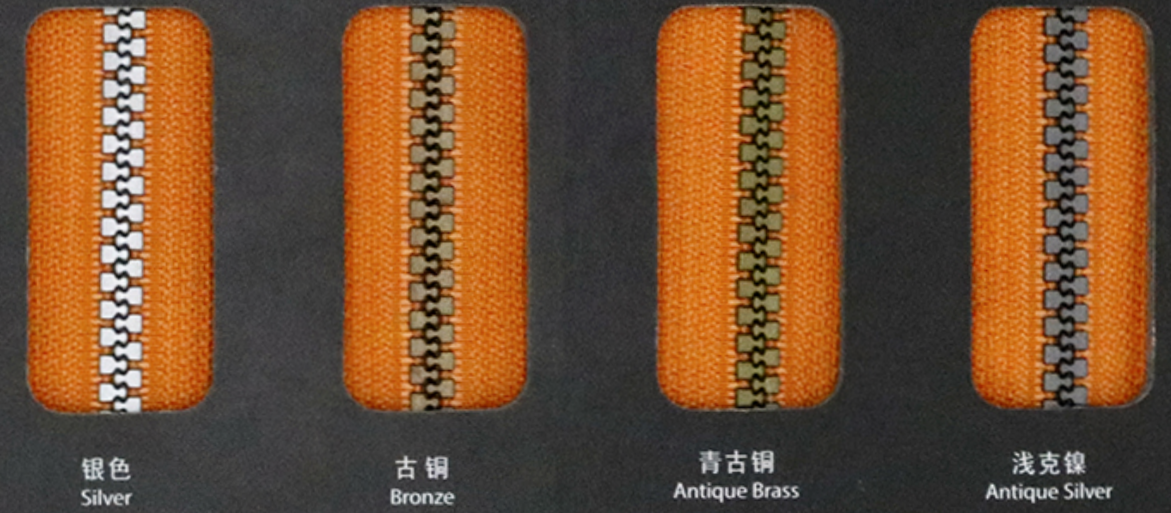

YCC[®]

Your Correct Choice | 你正确的选择

YCC[®]

Your Correct Choice | 你正确的选择

PLASTIC ZIPPER

型号 Size

仿金属牙色 Metallic Colors

牙型和型号生产可行性匹配表 Production Matching Chart for Sizes and Teeth Types

型号 Size	#3				#5				#8				#10			
Function 功能	闭口 Closed end	开口 Open end	双开 Two Way Open end	双闭 Two-way Close-end	闭口 Closed end	开口 Open end	双开 Two Way Open end	双闭 Two-way Close-end	闭口 Closed end	开口 Open end	双开 Two Way Open end	双闭 Two-way Close-end	闭口 Closed end	开口 Open end	双开 Two Way Open end	双闭 Two-way Close-end
牙型 Teeth Type																
普通牙 Standard	●	●	●	●	●	●	●	●	●	●	●	●	●	●	●	●
细牙 Minicom					●	●	●		●	●	●		●	●	●	
欧款牙 Viaduc					●	●	●		●	●	●		●	●	●	
三角牙 Triangle					●	●	●		●	●	●		●	●	●	
玉米牙 Corn					●	●	●		●	●	●		●	●	●	

备注 NOTES: ● 表示生产可行 Represents Production Availability

牙型 Teeth Type

Remarks: All color can be matched with all plastic zippers.
All finish colors in this manual are for reference only, exact color in bulk orders may vary from this catalogue.
★ Excessive friction will fade.
备注: 以上颜色适合所有注塑拉链
以上颜色仅供参考, 大货下单颜色可能会有差异
★ 过度摩擦易掉色