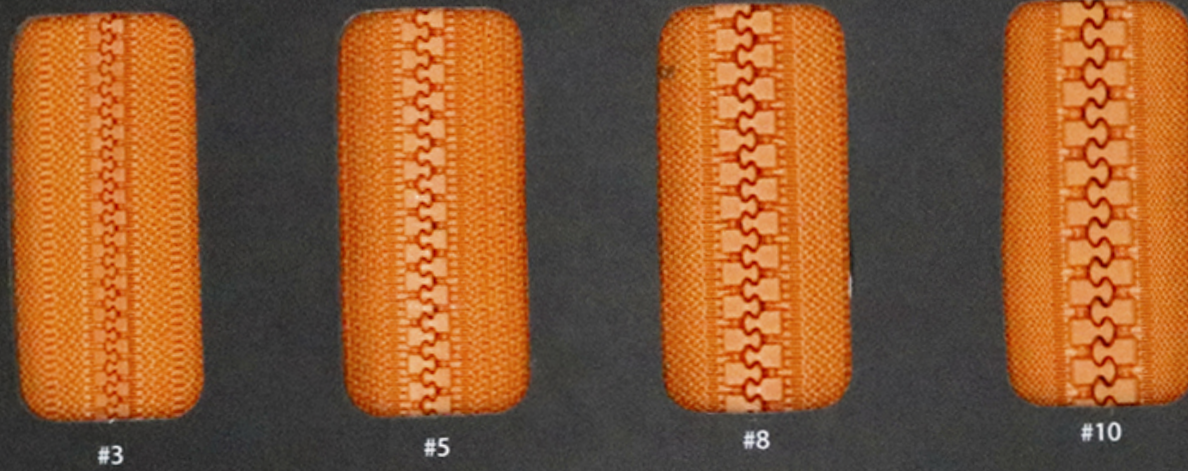

YCC[®]

Your Correct Choice | 你正确的选择

YCC[®]

Your Correct Choice | 你正确的选择

PLASTIC ZIPPER

型号 Size

仿金属牙色 Metallic Colors

牙型和型号生产可行性匹配表 Production Matching Chart for Sizes and Teeth Types

型号 Size	#3				#5				#8				#10			
Function 功能	闭口 Closed end	开口 Open end	双开 Two Way Open end	双闭 Two-way Close-end	闭口 Closed end	开口 Open end	双开 Two Way Open end	双闭 Two-way Close-end	闭口 Closed end	开口 Open end	双开 Two Way Open end	双闭 Two-way Close-end	闭口 Closed end	开口 Open end	双开 Two Way Open end	双闭 Two-way Close-end
牙型 Teeth Type																
普通牙 Standard	●	●	●	●	●	●	●	●	●	●	●	●	●	●	●	●
细牙 Minicom					●	●	●		●	●	●		●	●	●	
欧款牙 Viaduc					●	●	●		●	●	●		●	●	●	
三角牙 Triangle					●	●	●		●	●	●		●	●	●	
玉米牙 Corn					●	●	●		●	●	●		●	●	●	

备注 NOTES: ● 表示生产可行 Represents Production Availability

牙型 Teeth Type

Remarks: All color can be matched with all plastic zippers.
All finish colors in this manual are for reference only, exact color in bulk orders may vary from this catalogue.
★ Excessive friction will fade.
备注: 以上颜色适合所有注塑拉链
以上颜色仅供参考, 大货下单颜色可能会有差异
★ 过度摩擦易掉色